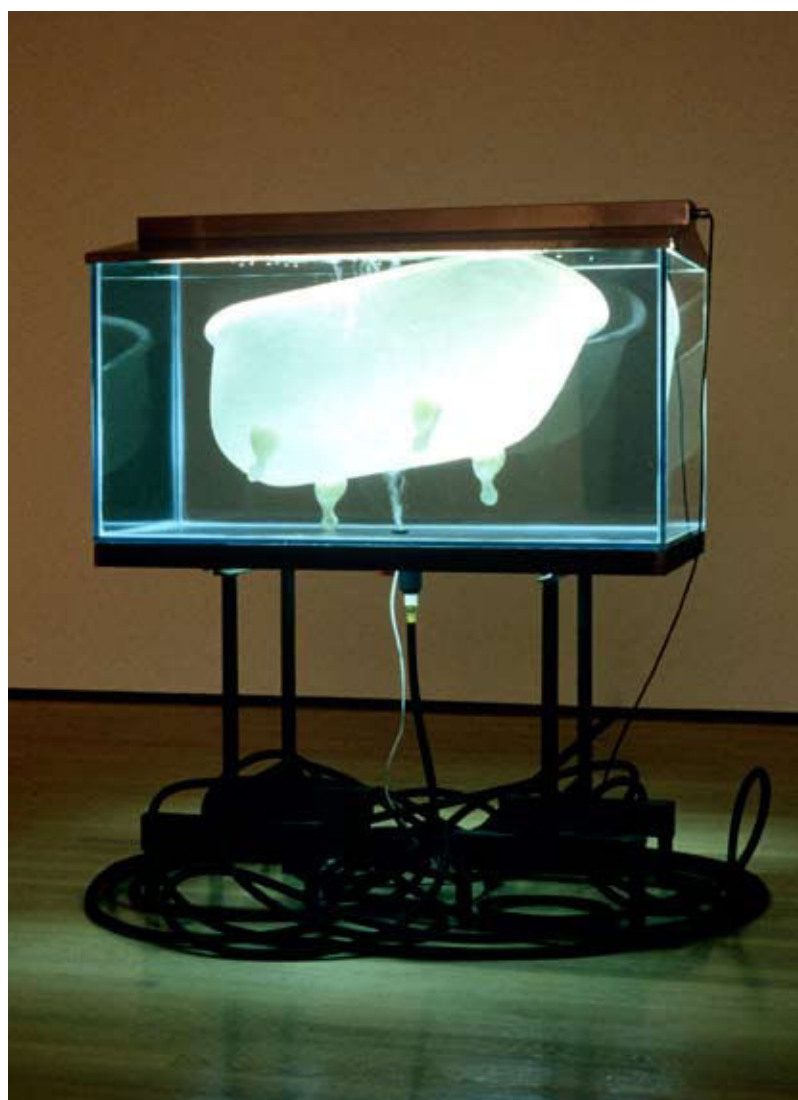

MACM INVITATION

MUSÉE D'ART CONTEMPORAIN DE MONTRÉAL
Québec

28.04.10

BORDUAS: LES FRONTIÈRES DE NOS RÊVES NE SONT PLUS LES MÊMES

WITH GLASS UNDER GLASS, WITHOUT GLASS

THE CHAIR OF THE MUSÉE D'ART CONTEMPORAIN, MARC DESERRÉS, AND THE DIRECTOR, PAULETTE GAGNON, TAKE GREAT PLEASURE IN INVITING YOU TO THE OPENING OF TWO EXHIBITIONS OF WORKS FROM THE MUSÉE COLLECTION, ON APRIL 28 AT 5:30 P.M.

BAR SERVICE ($) WILL BE AVAILABLE.

BORDUAS: LES FRONTIÈRES DE NOS RÊVES NE SONT PLUS LES MÊMES

WITH GLASS, UNDER GLASS, WITHOUT GLASS

BORDUAS, PLUS AN UPDATE BY CONTEMPORARY ARTISTS FRANÇOIS LACASSE, GUY PELLERIN, ROLAND POULIN AND IRENE F. WHITTOME.

IN CONJUNCTION WITH THE EVENT "MONTRÉAL, CITY OF GLASS," THE MUSÉE IS PRESENTING A SELECTION OF MAJOR WORKS FROM THE COLLECTION, BY GWENAËL BÉLANGER, PHILIPPE FAVIER, CLAUDIE GAGNON, WYN GELEYNSE, CLAUDE HAMELIN, JACQUES HURTUBISE, MARIO MERZ, STEPHEN SCHOFIELD AND CATHERINE WIDGERY.

POINT[S] OF VIEW SERIES

A TOUR OF THE SHOWS, LED BY JOSÉE BÉLISLE, CURATOR OF THE EXHIBITIONS AND OF THE MUSÉE COLLECTION, WILL TAKE PLACE ON WEDNESDAY, MAY 12 AT 6:30 P.M. IN FRENCH.

MUSÉE D'ART CONTEMPORAIN DE MONTRÉAL
185, RUE SAINTÉ-CATHERINE OUEST
MONTRÉAL (QUÉBEC) 514-847-6226
PLACE-DES-ARTS METRO WWW.MACM.ORG

WIL
CITY
OF
GLASS

Canada Council
for the Arts
Conseil des Arts
du Canada

THE MUSÉE D'ART CONTEMPORAIN DE MONTRÉAL IS A PROVINCIALLY OWNED CORPORATION FUNDED BY THE MINISTÈRE DE LA CULTURE, DES COMMUNICATIONS ET DE LA CONDITION FÉMININE DU QUÉBEC. IT RECEIVES ADDITIONAL FUNDING FROM THE CANADA COUNCIL FOR THE ARTS.